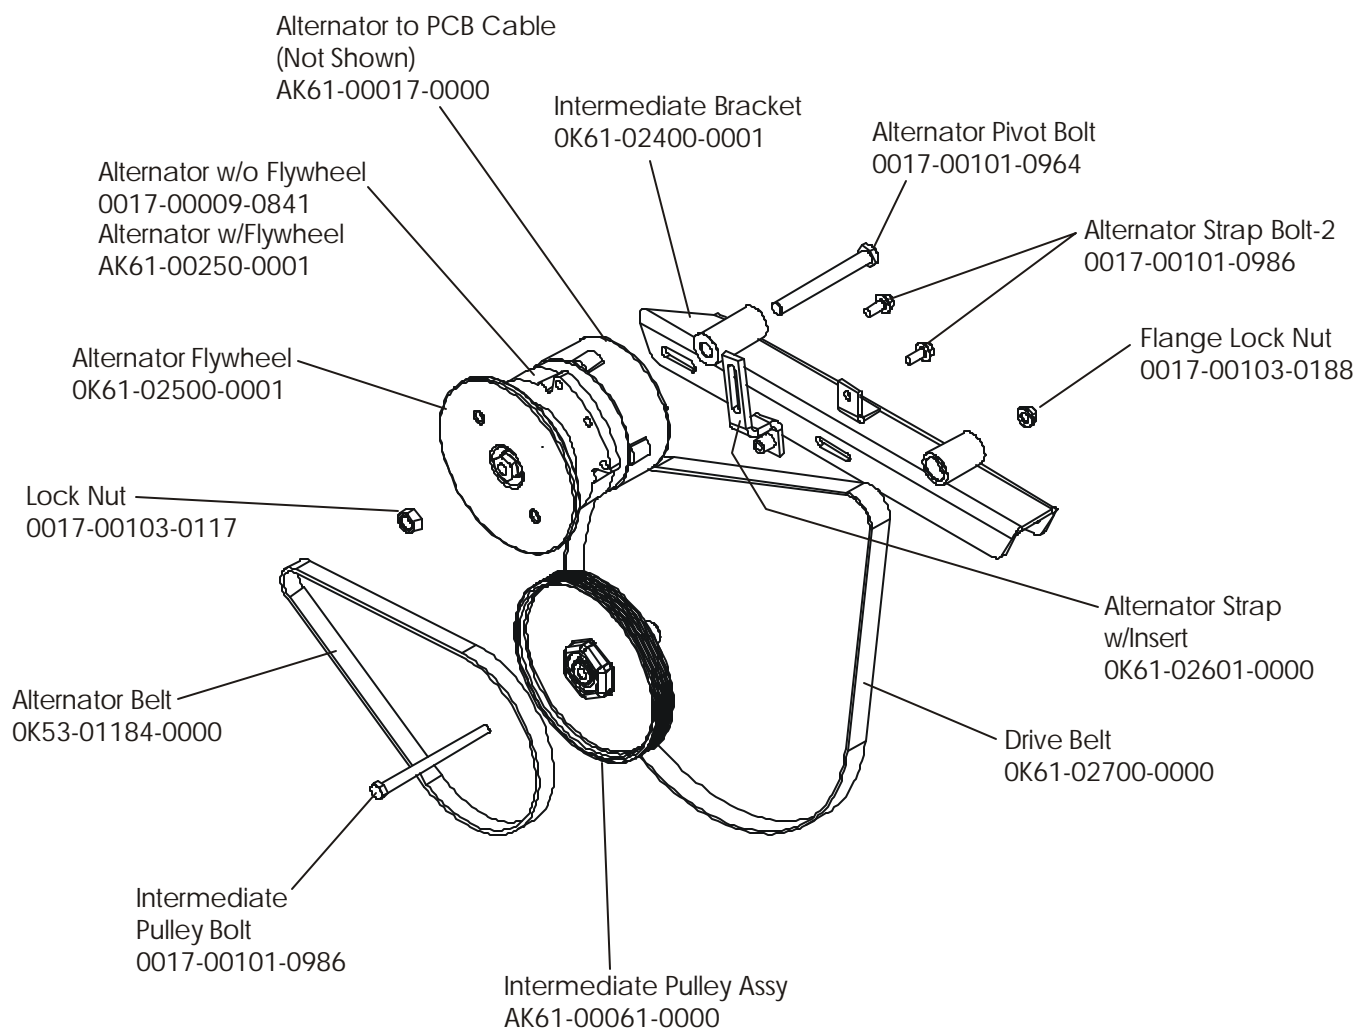

CT8500 Cross-Trainer

Drive Belts and Alternator