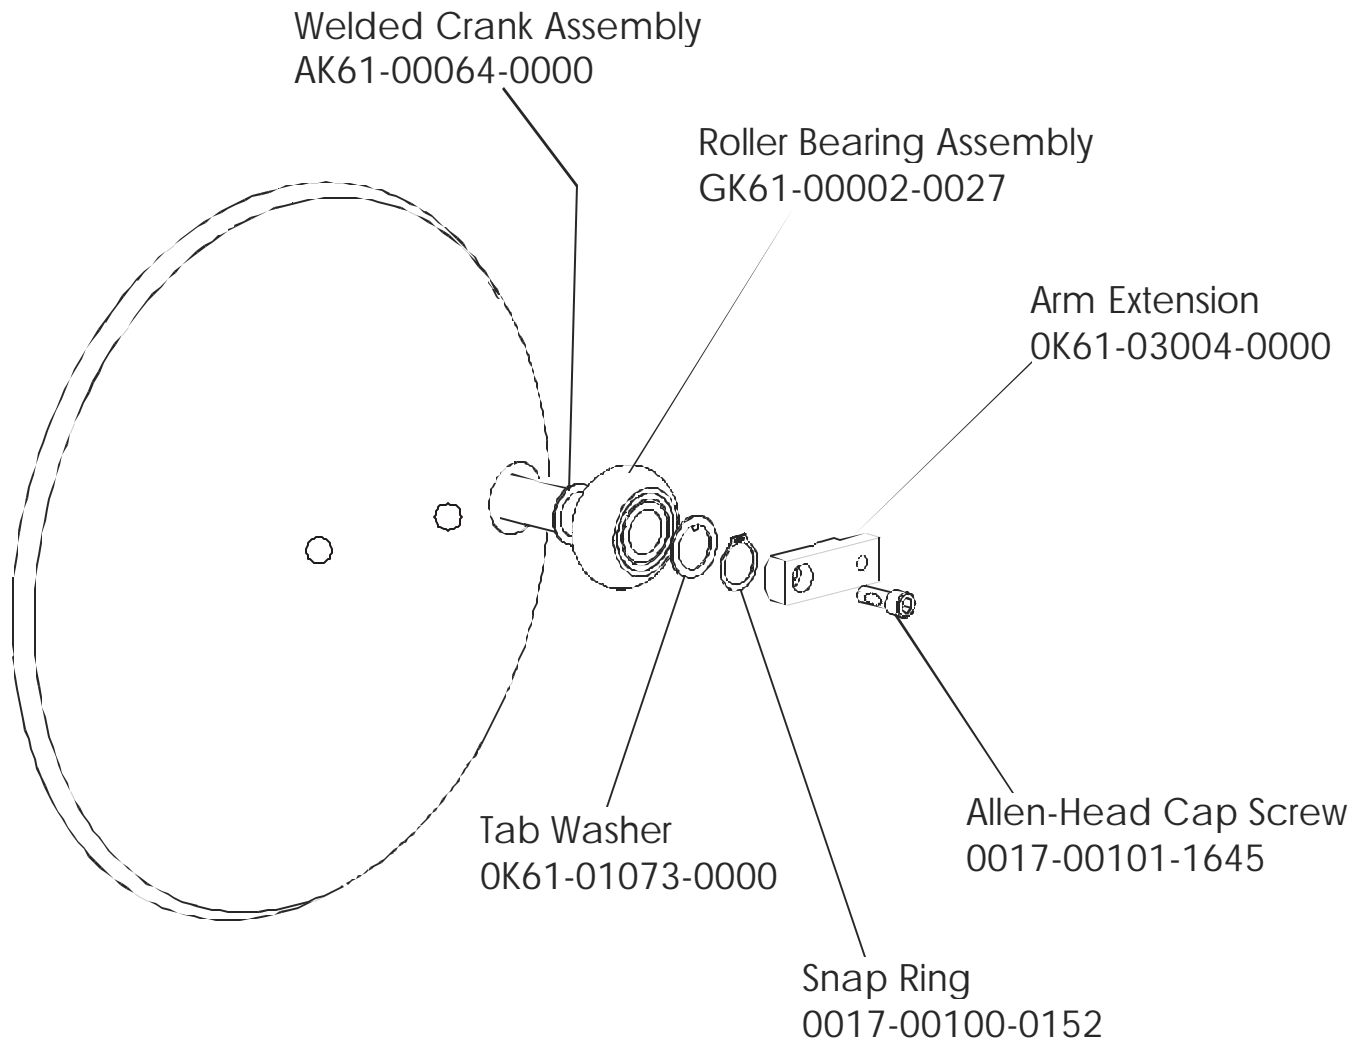

CT8500 Cross-Trainer
Crank Arm w/Roller Assembly S/N 100816-Below