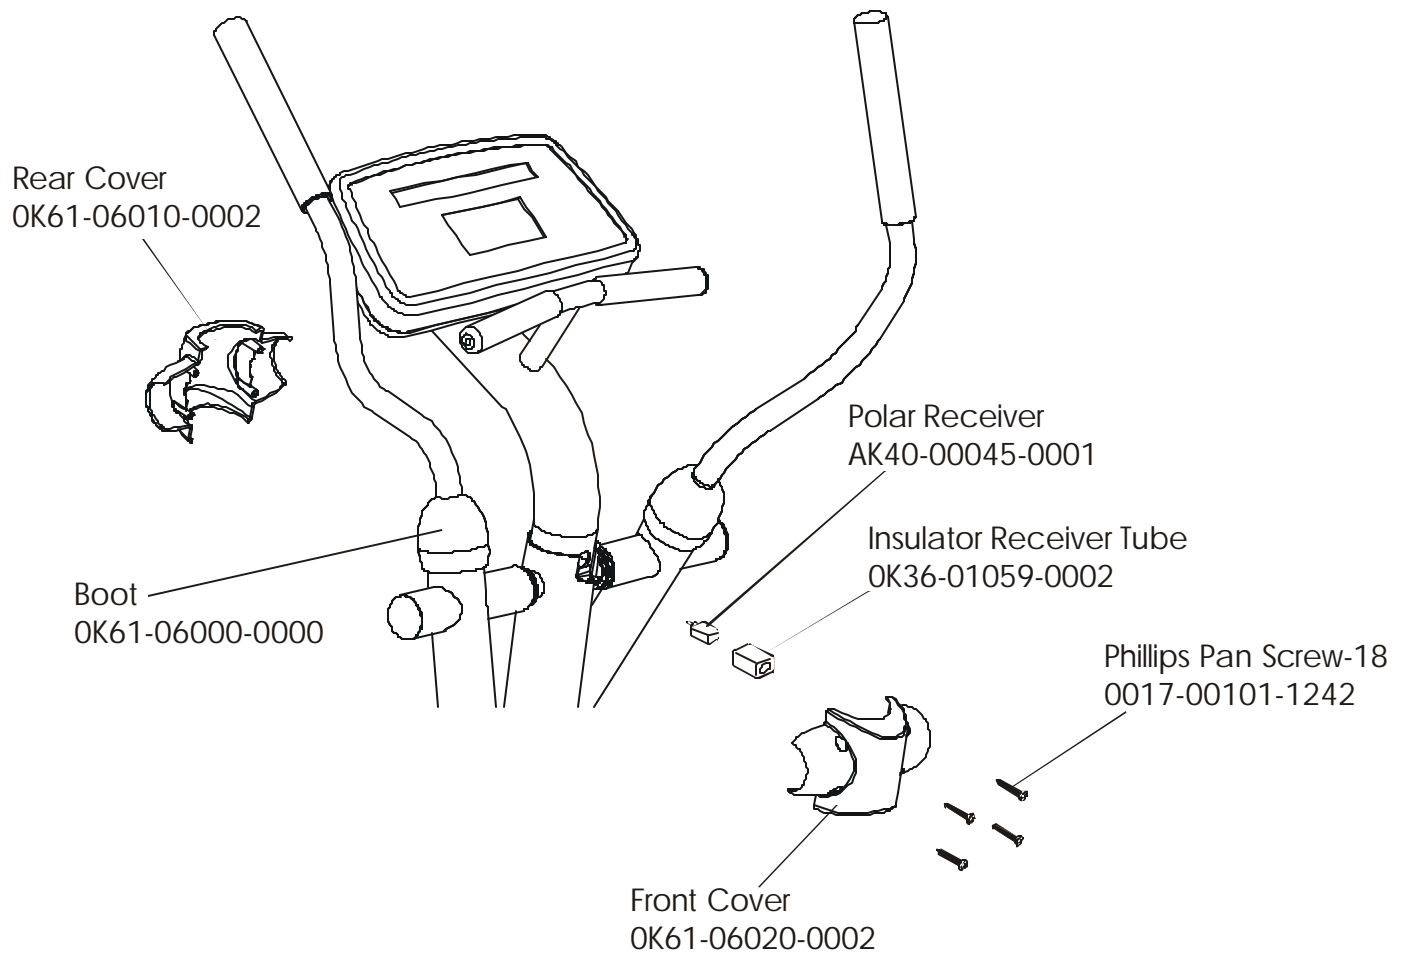

CT8500 Cross-Trainer

Rocker Arm Covers

For CT85-0XXX-02