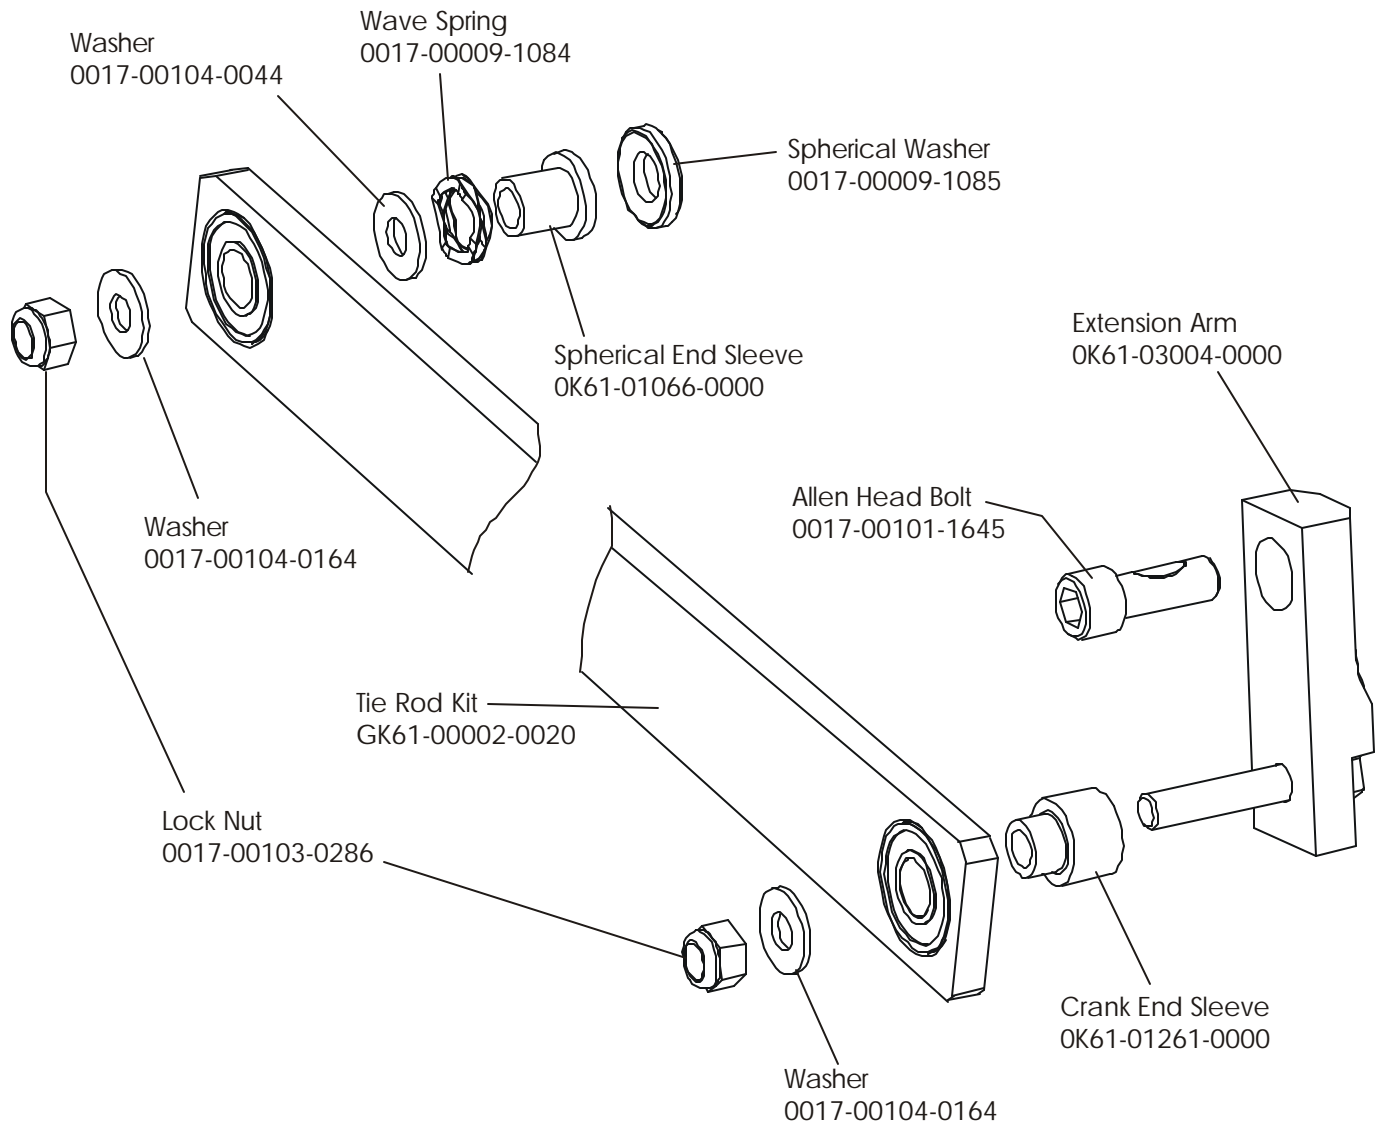

CT8500 Cross-Trainer

Final Frame Drive Linkage Assembly