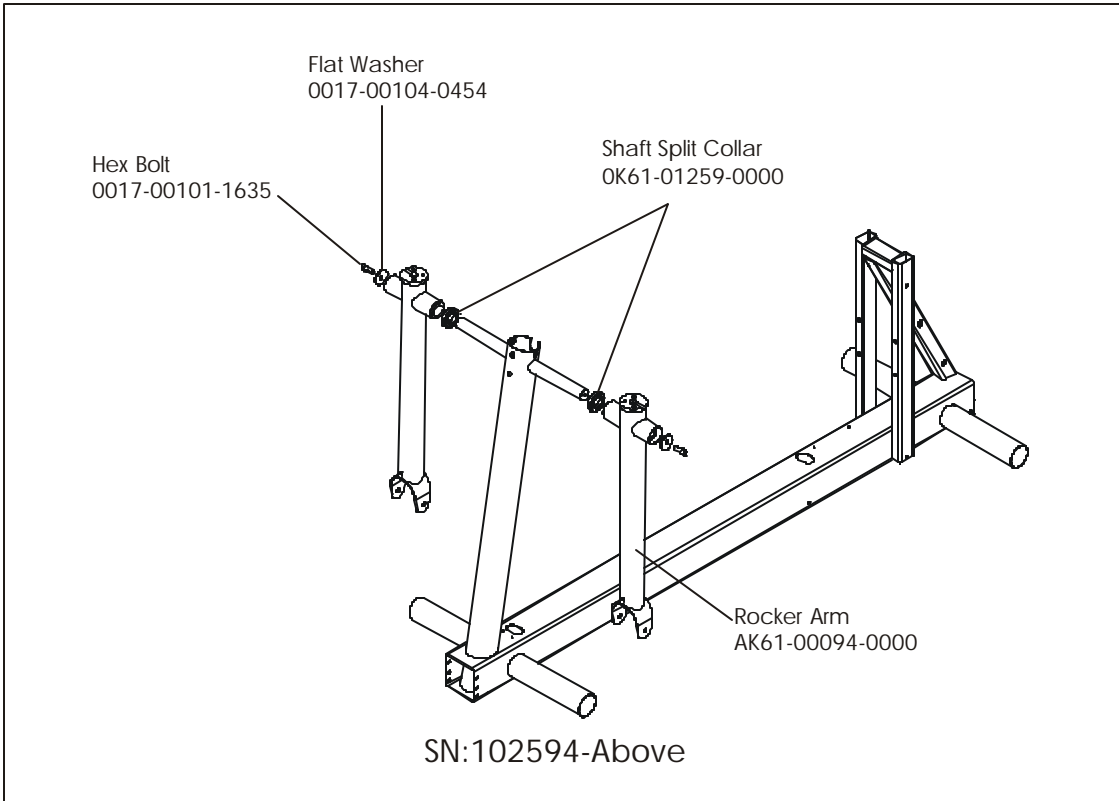

CT8500 Cross-Trainer

Rocker Arm Assembly