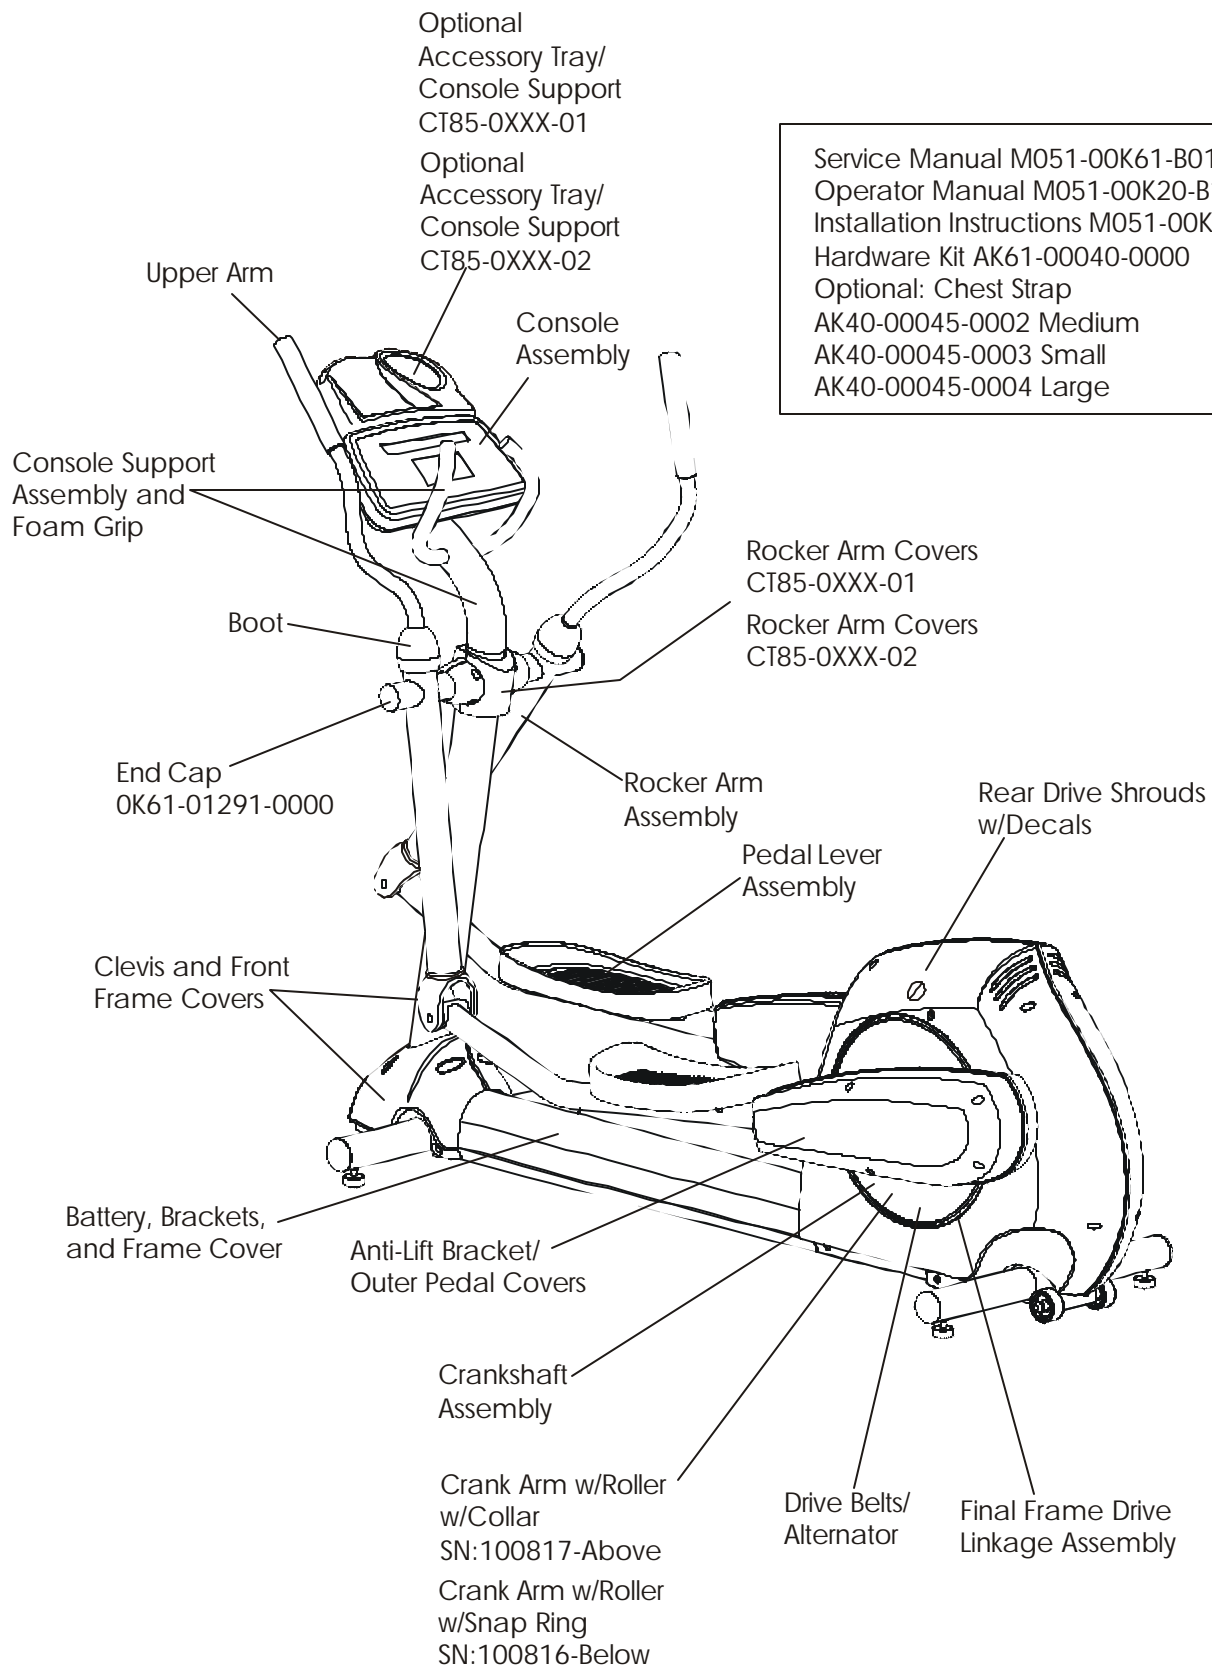

**CT8500 Cross-Trainer**  
**General Assembly**

**CT85-0XXX-01** W/O Polar HR, S/N 100000-up  
**CT85-0XXX-02** W/Polar HR, S/N 100214-up

Service Manual M051-00K61-B014  
 Operator Manual M051-00K20-B190  
 Installation Instructions M051-00K20-B167  
 Hardware Kit AK61-00040-0000  
 Optional: Chest Strap  
 AK40-00045-0002 Medium  
 AK40-00045-0003 Small  
 AK40-00045-0004 Large

## Drive Belts and Alternator