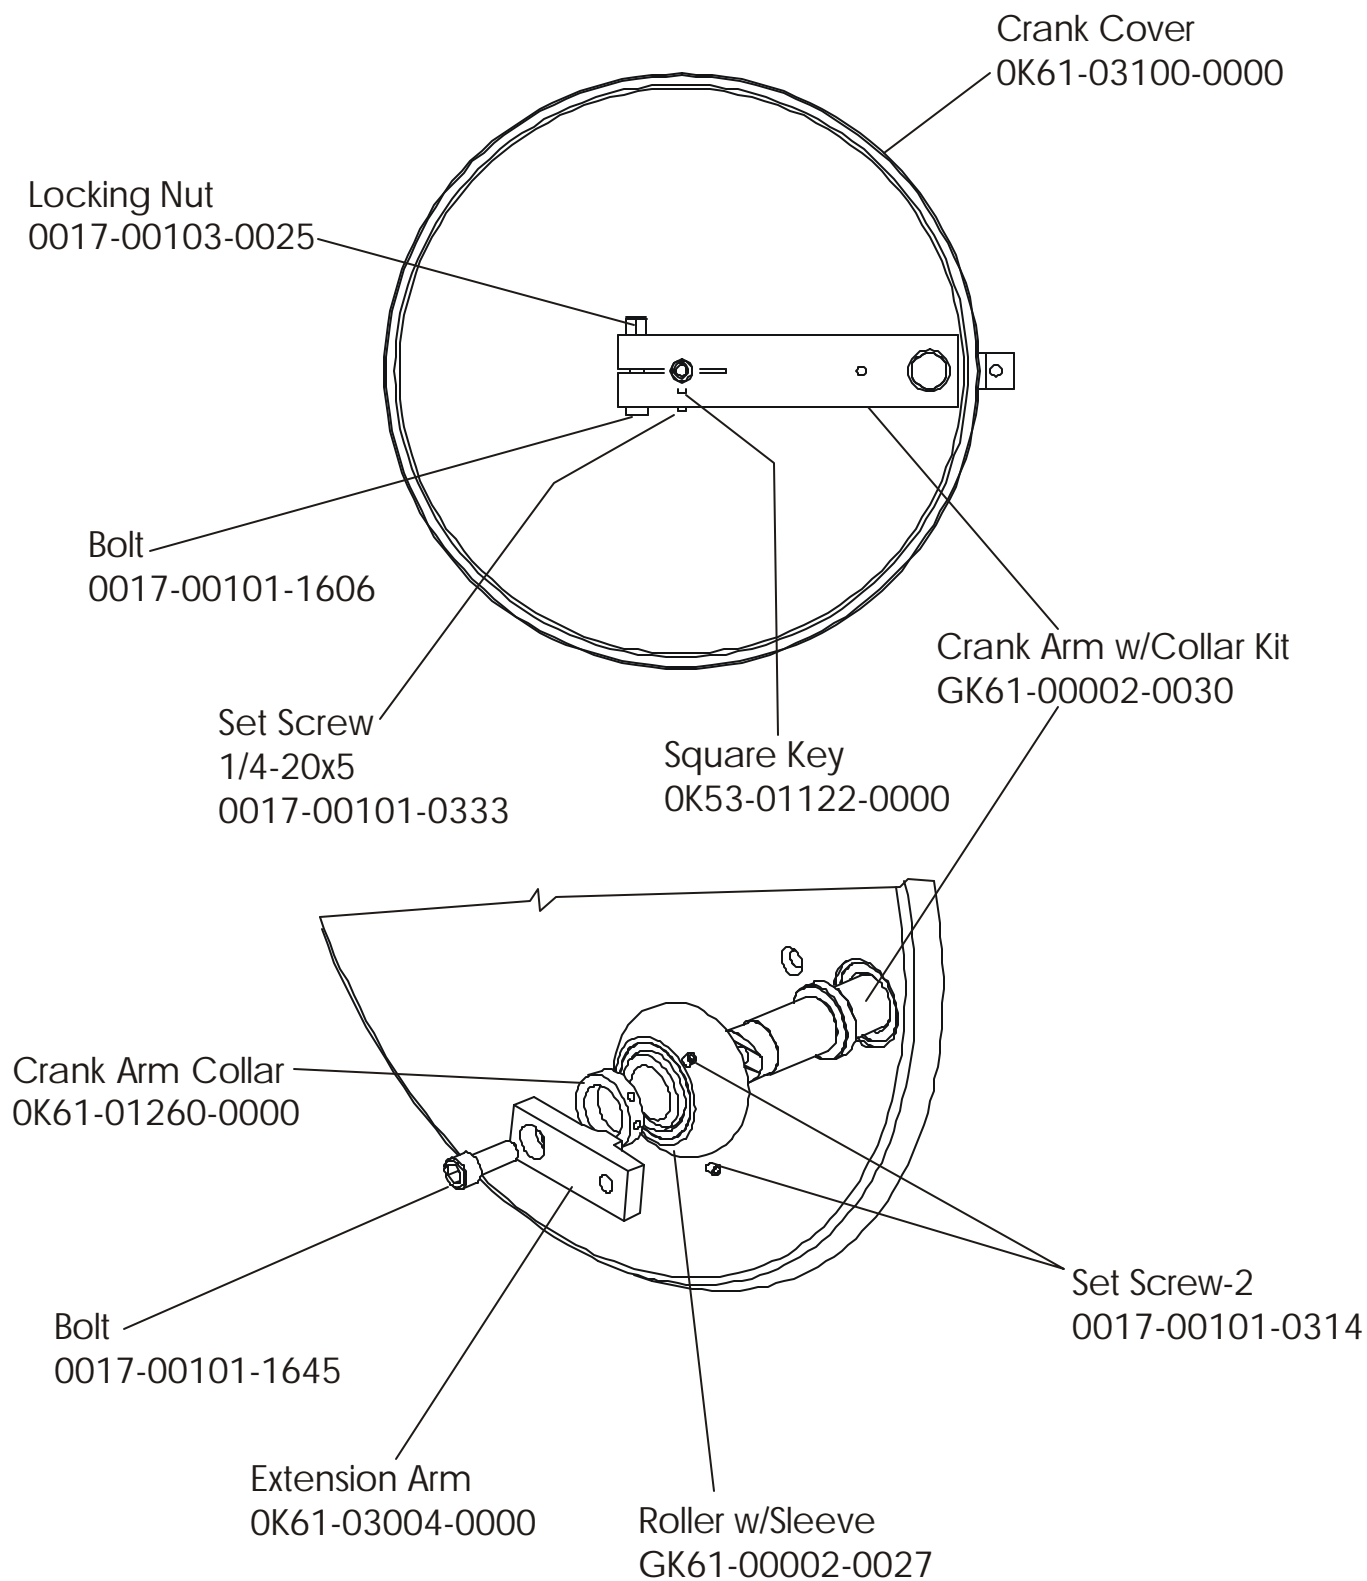

Console Case (Black)  
 OK36-01187-0006

Battery Cover  
 OK36-01035-0006

Screw  
 0017-00101-0823

**CT8500 Cross-Trainer**  
**Crank Arm w/Roller Assembly S/N 100817-Up**

---

**CT8500 Cross-Trainer**  
**Crank Arm w/Roller Assembly S/N 100816-Below**