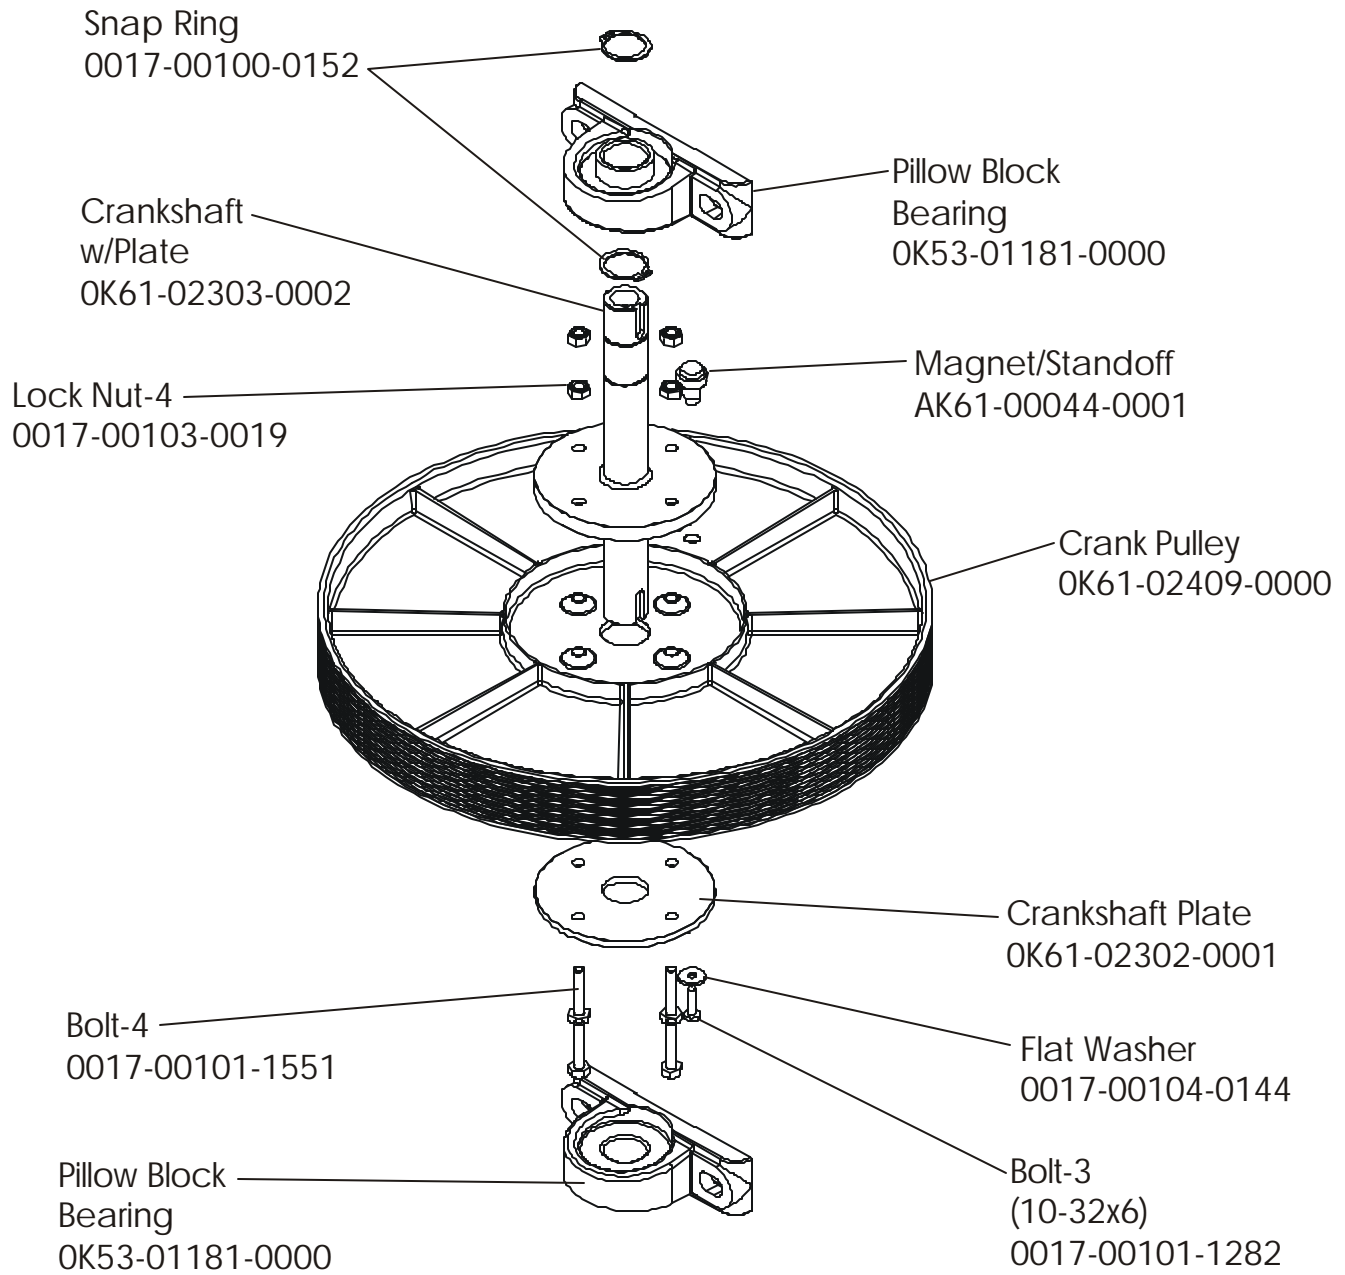

CT8500 Cross-Trainer
Crankshaft Assembly AK61-00230-0001