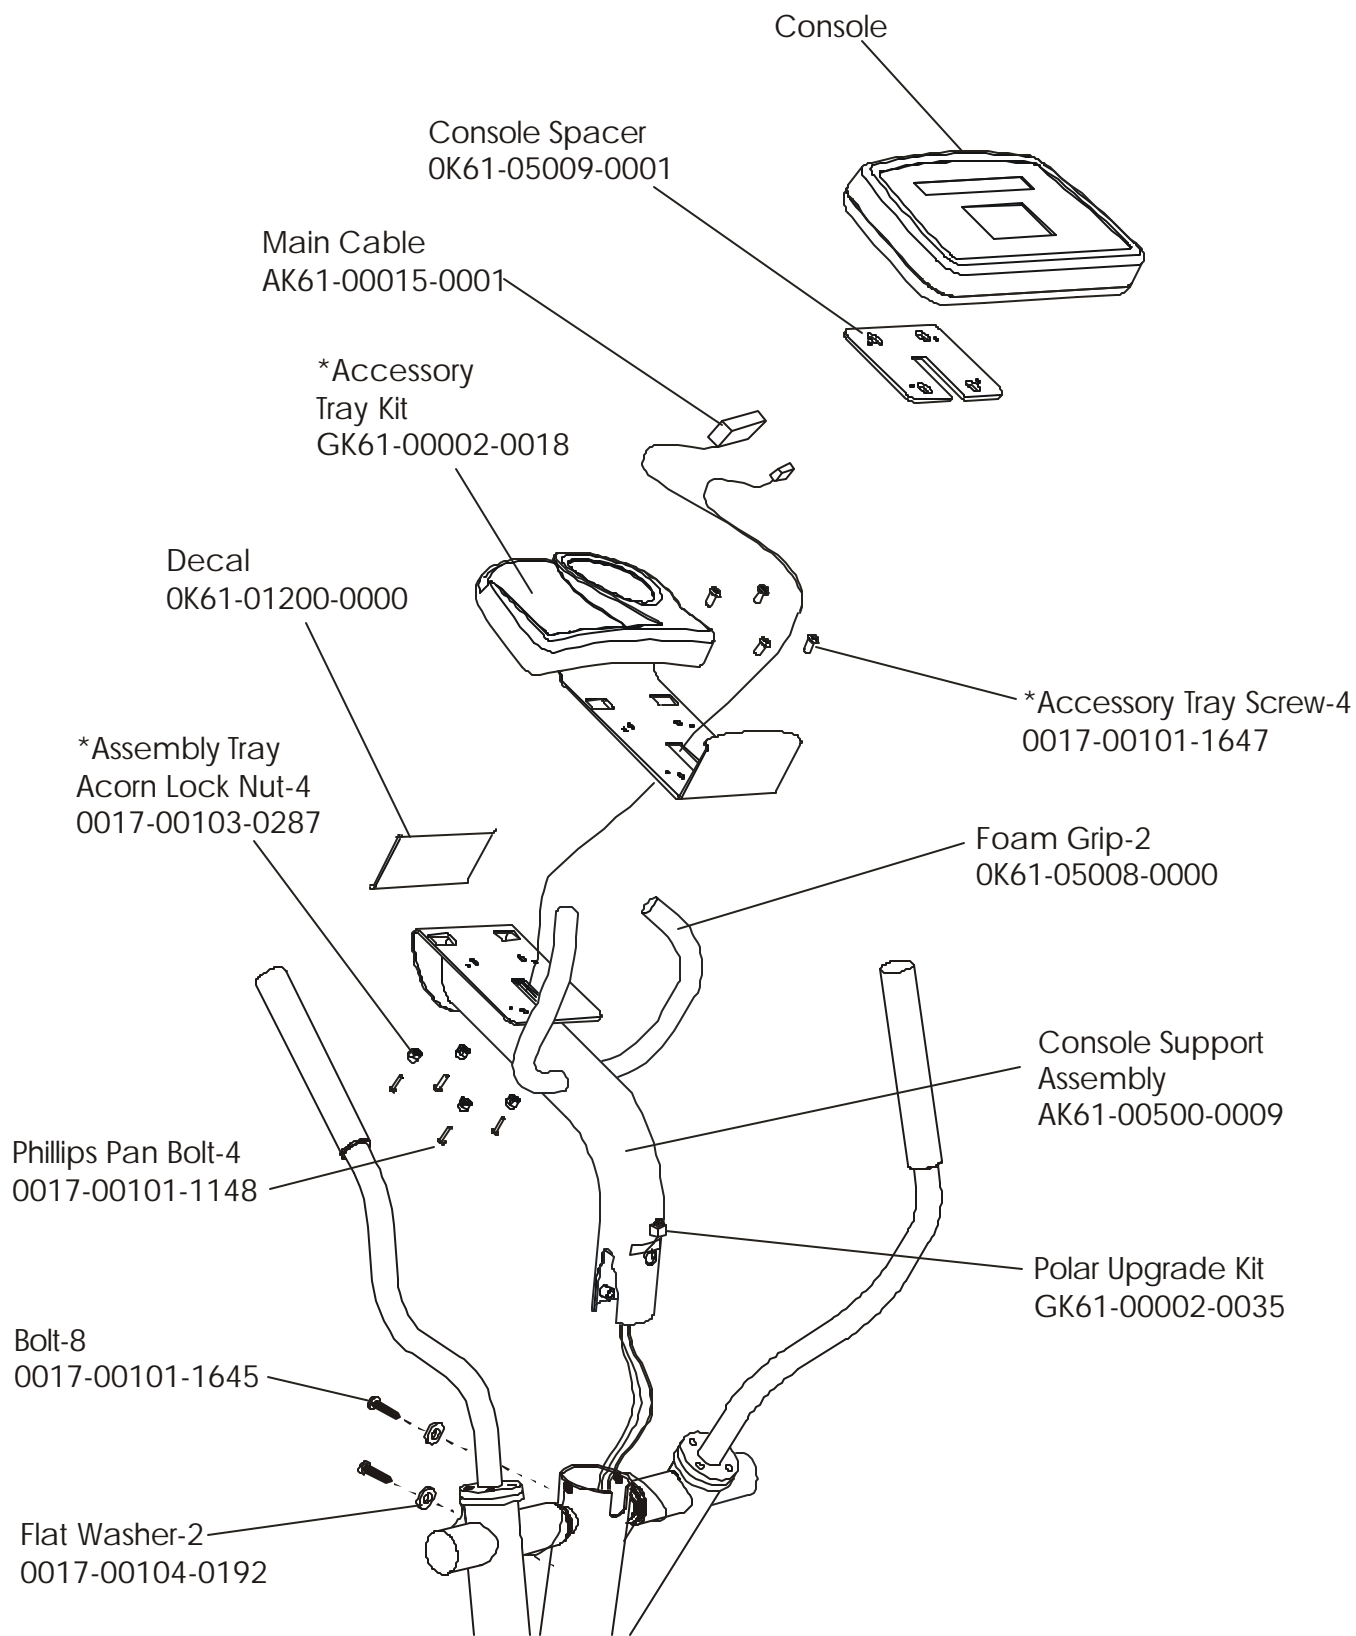

CT8500 Cross-Trainer

Console Support Assembly For CT85-0XXX-01 *Optional